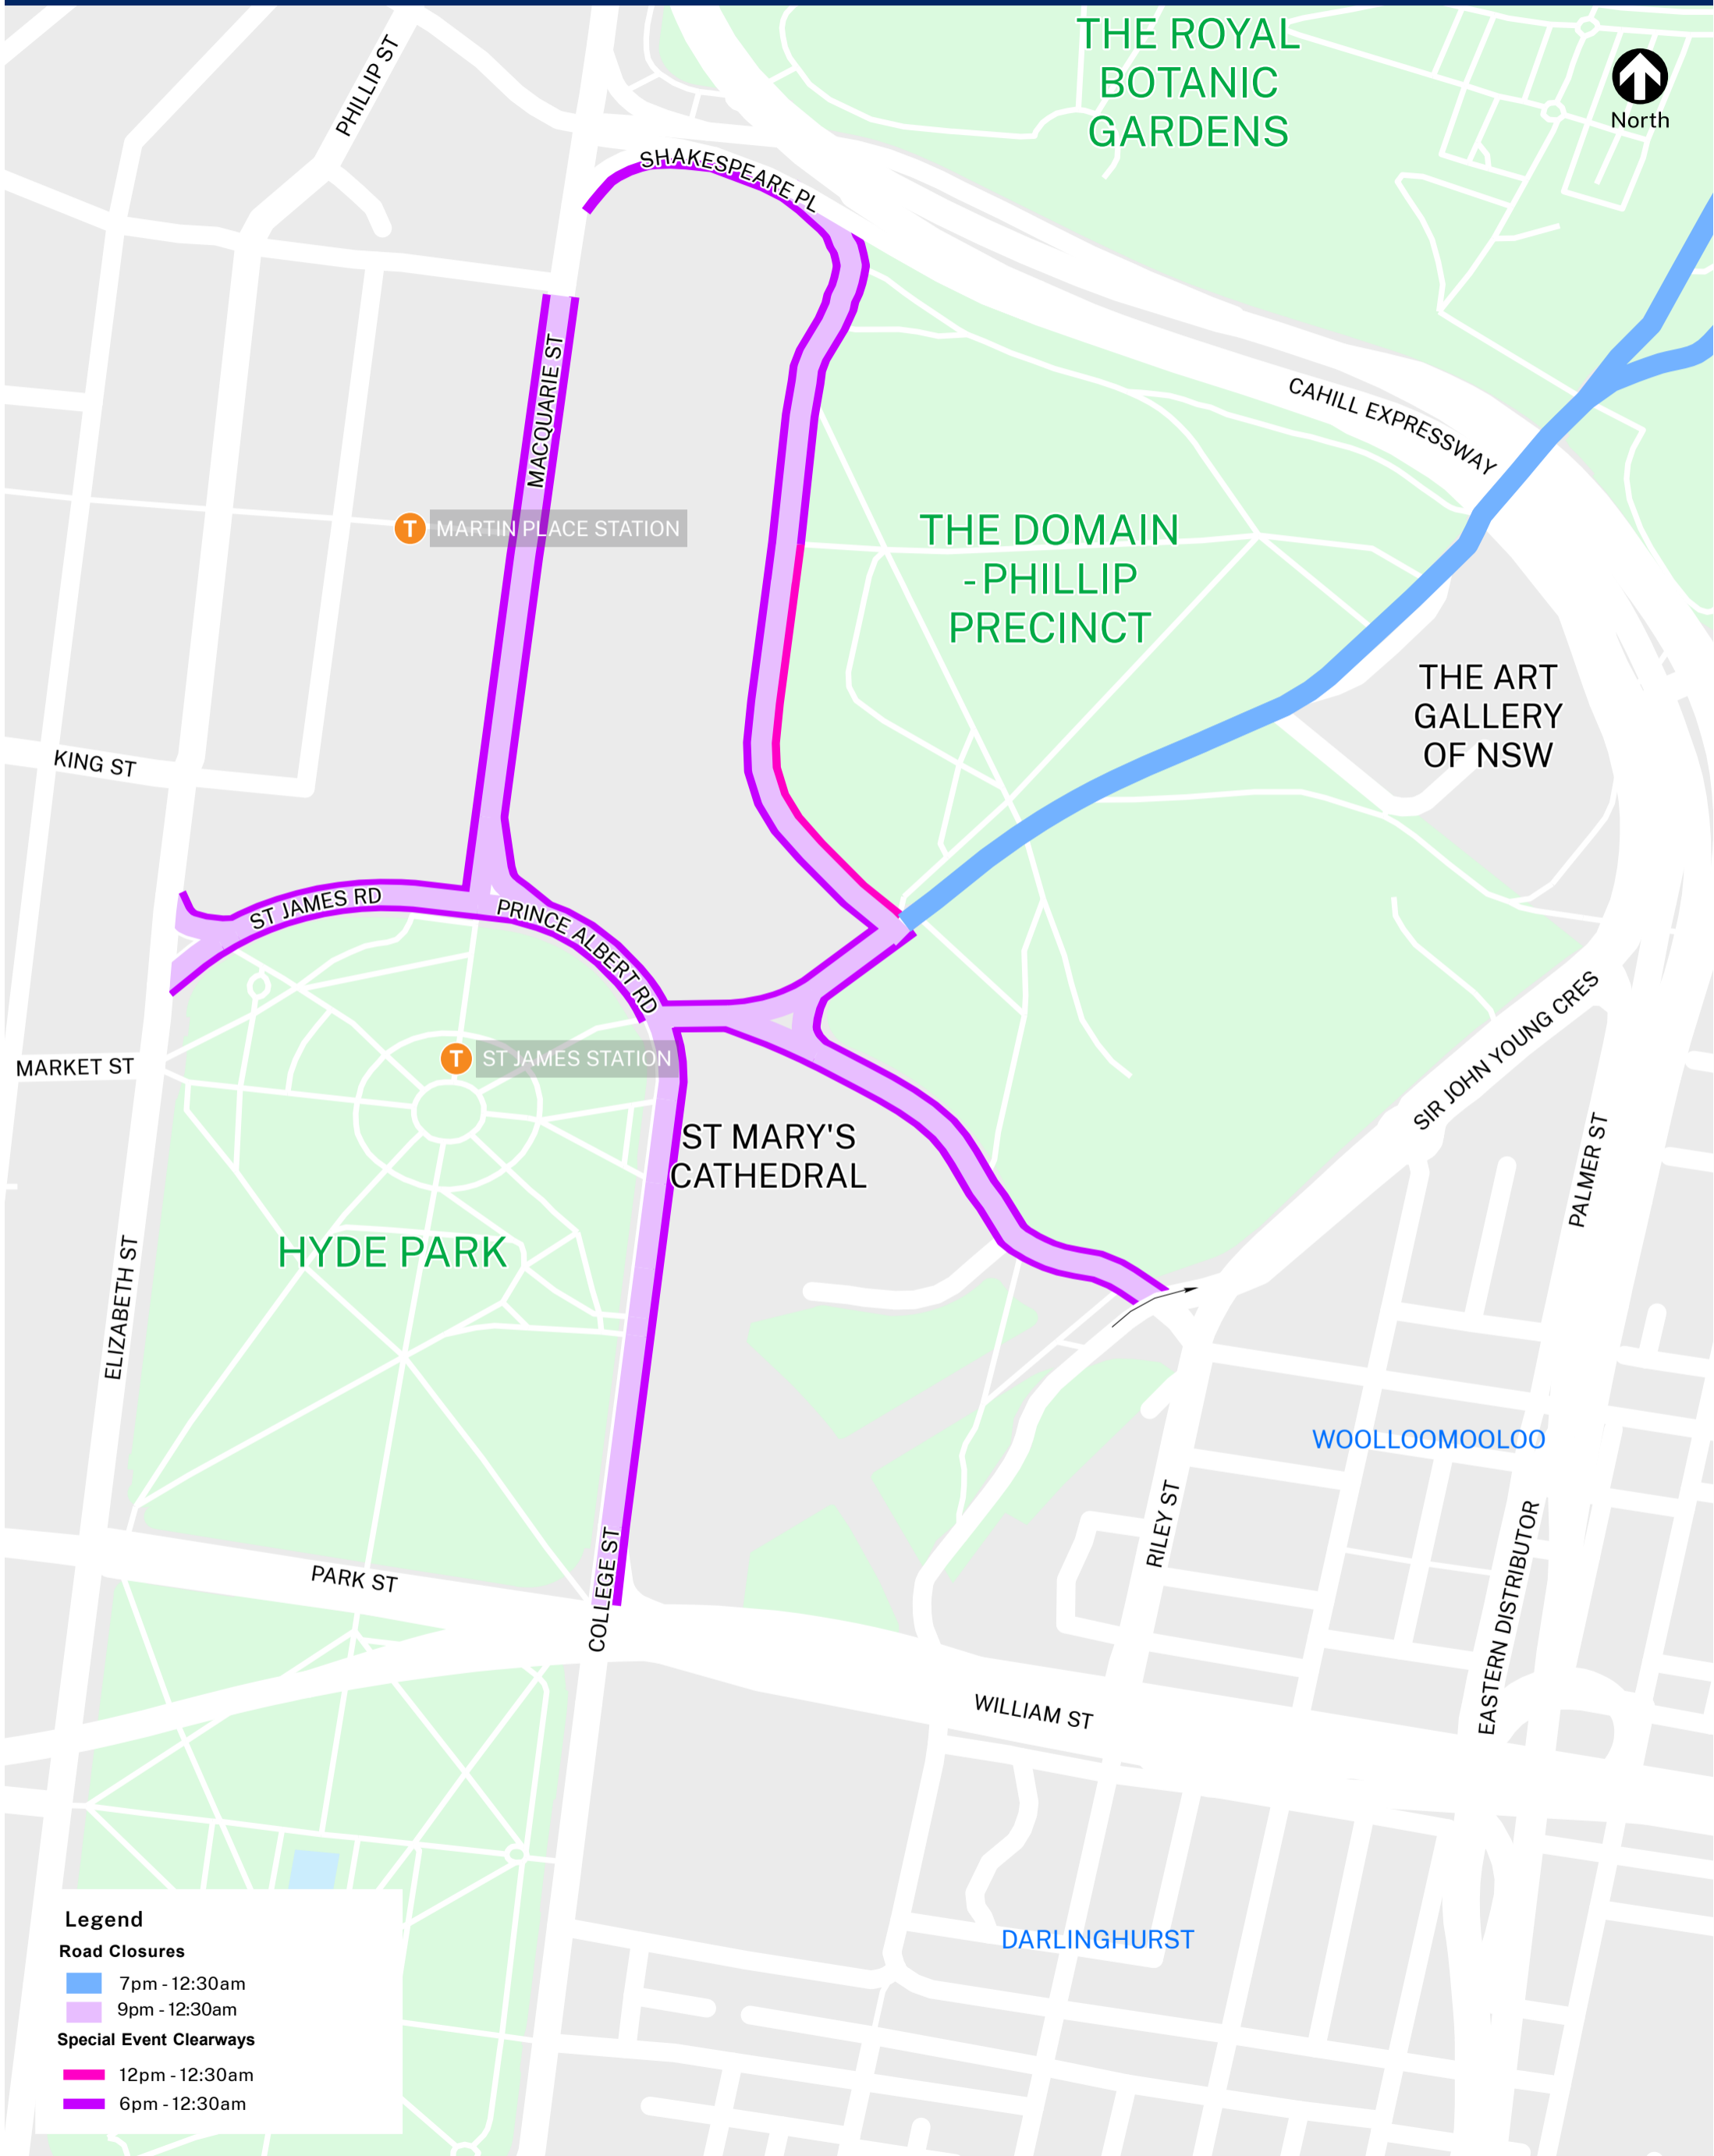

# WorldPride - Live and Proud Opening Concert - Friday 24 February 2023

## Road Closures & Special Event Clearways

Visit [liveltraffic.com](http://liveltraffic.com) for more details. Visit [transportnsw.info](http://transportnsw.info) to plan your trip.