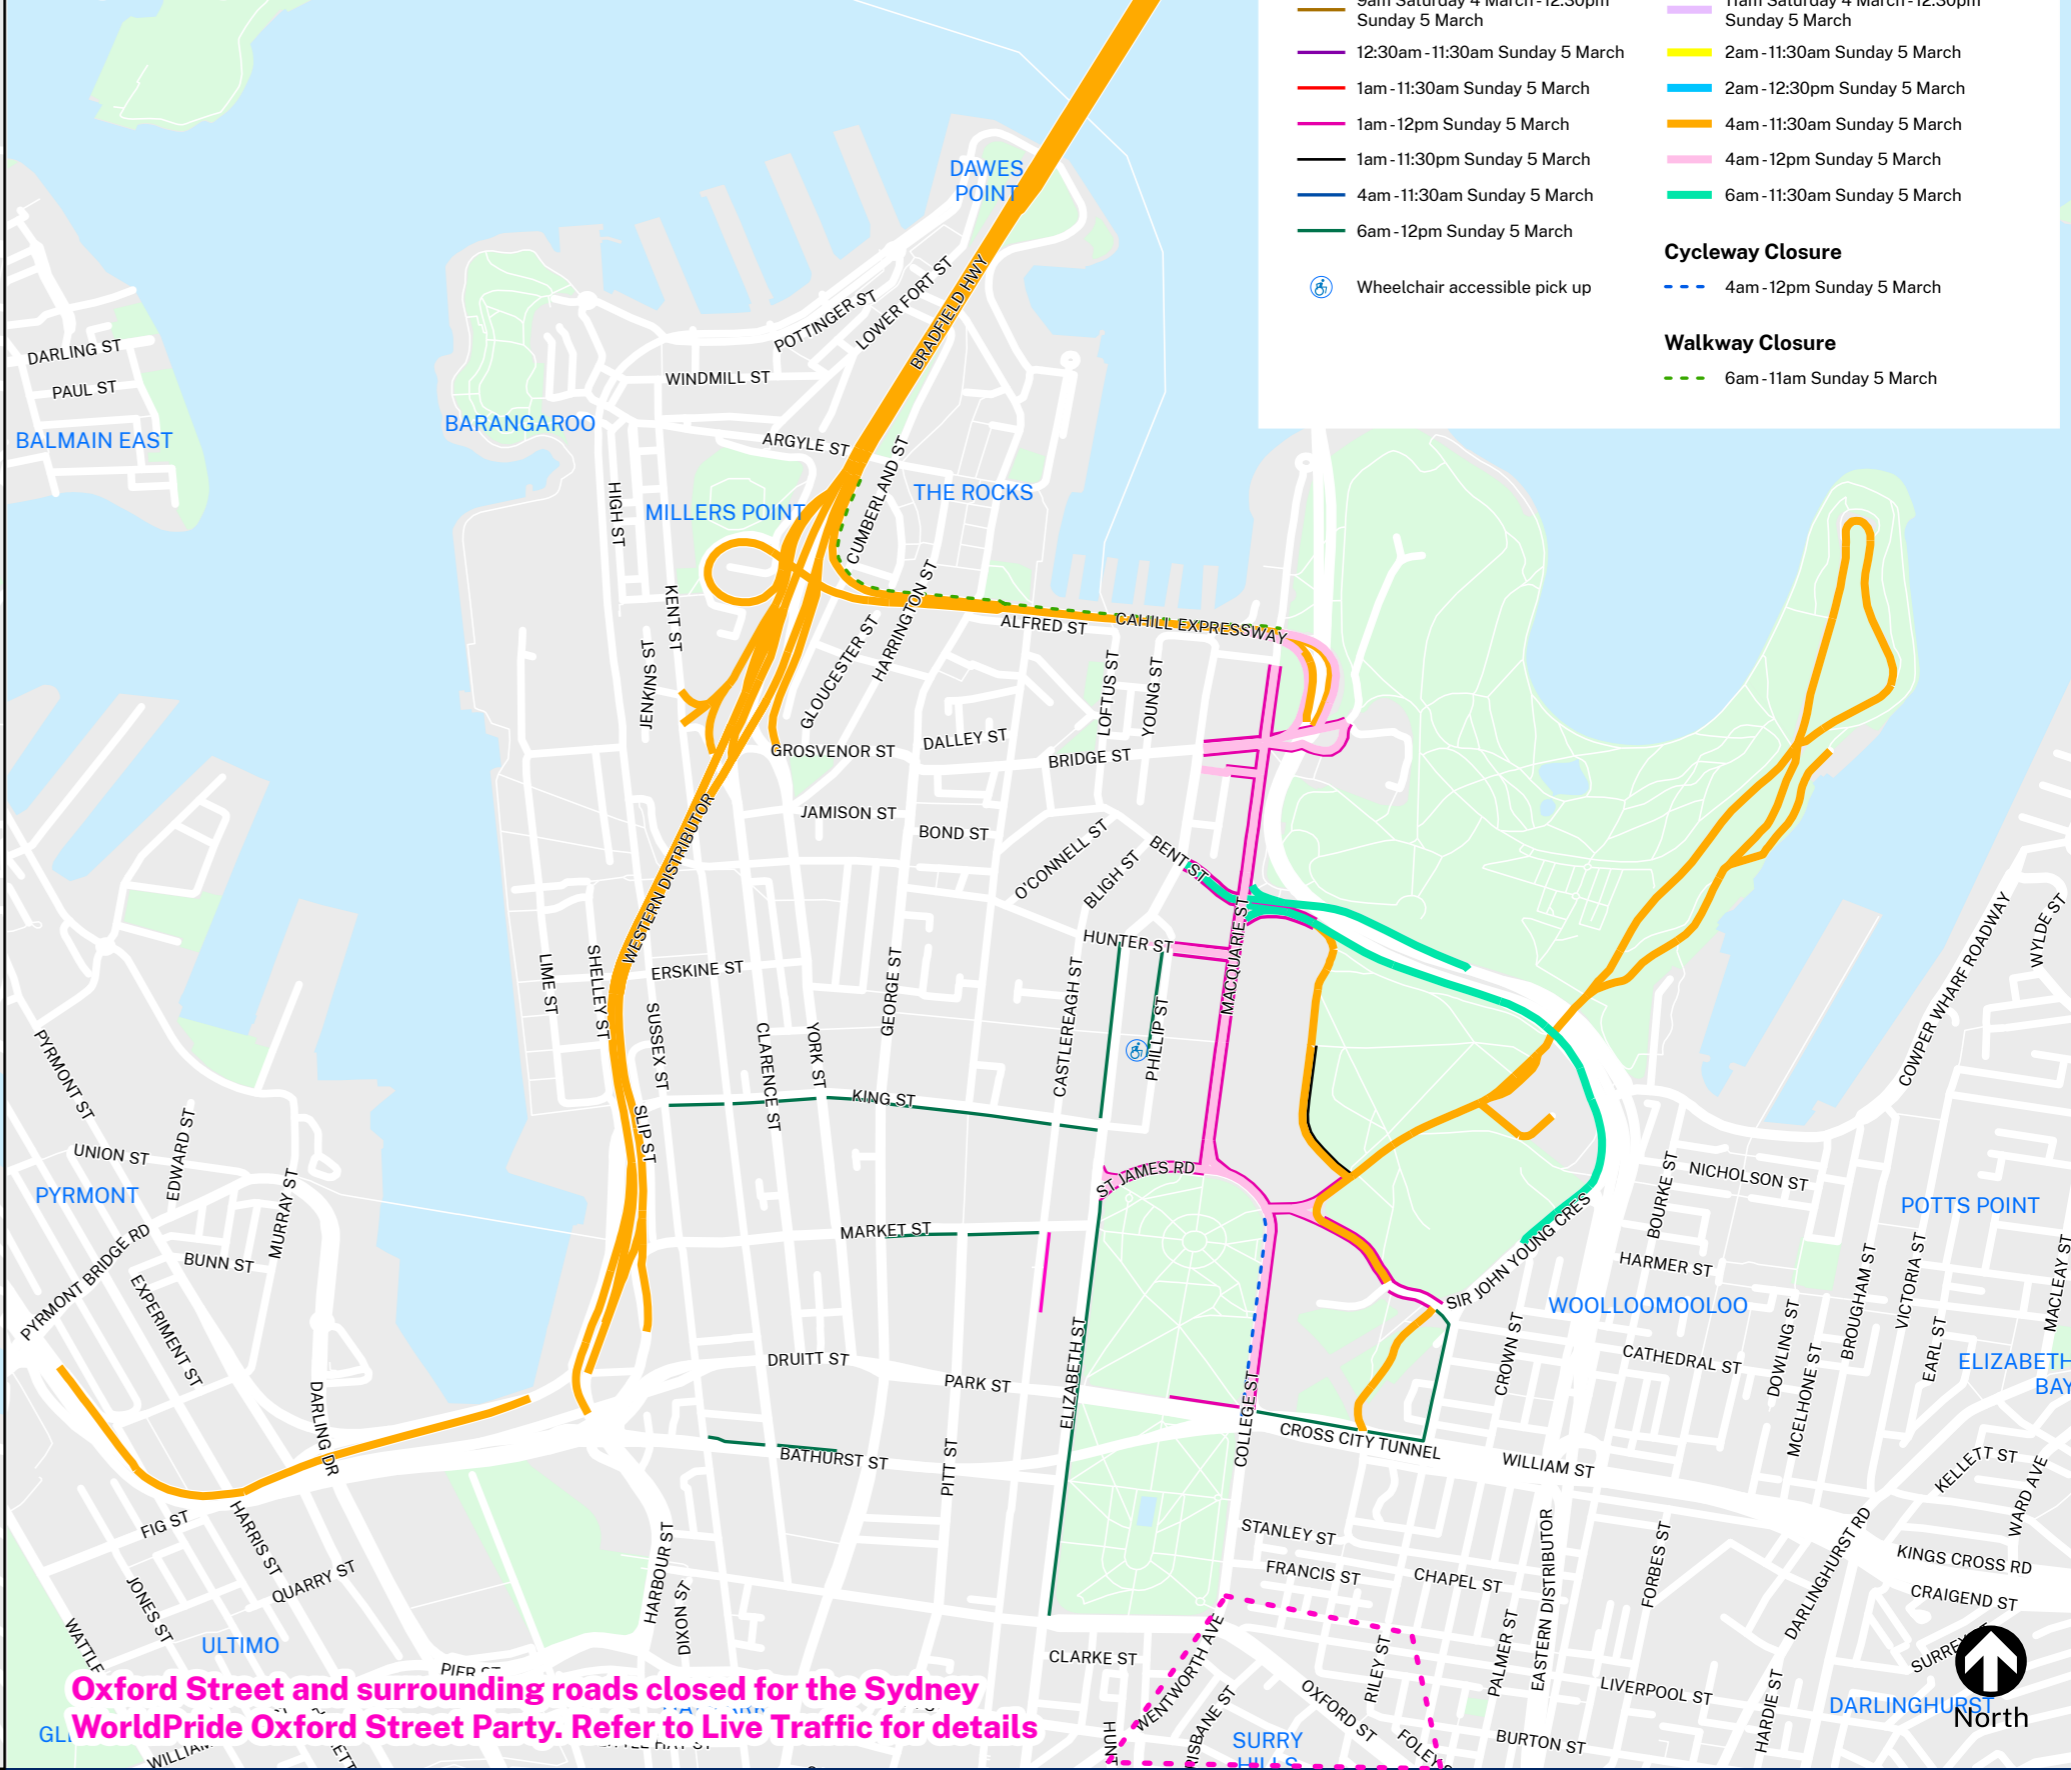

Sydney CBD

Special Event Clearways		Road Closures	
	9am Saturday 4 March - 12:30pm Sunday 5 March		11am Saturday 4 March - 12:30pm Sunday 5 March
	12:30am - 11:30am Sunday 5 March		2am - 11:30am Sunday 5 March
	1am - 11:30am Sunday 5 March		2am - 12:30pm Sunday 5 March
	1am - 12pm Sunday 5 March		4am - 11:30am Sunday 5 March
	1am - 11:30pm Sunday 5 March		4am - 12pm Sunday 5 March
	4am - 11:30am Sunday 5 March		6am - 11:30am Sunday 5 March
	6am - 12pm Sunday 5 March		
	Wheelchair accessible pick up	Cycleway Closure	
			4am - 12pm Sunday 5 March
		Walkway Closure	
			6am - 11am Sunday 5 March

Oxford Street and surrounding roads closed for the Sydney WorldPride Oxford Street Party. Refer to Live Traffic for details

Visit livetraffic.com for more details. Visit transportnsw.info to plan your trip.

WorldPride 2023-A3L-Pride March CBD & Nth Syd Event Commis. 13Feb23