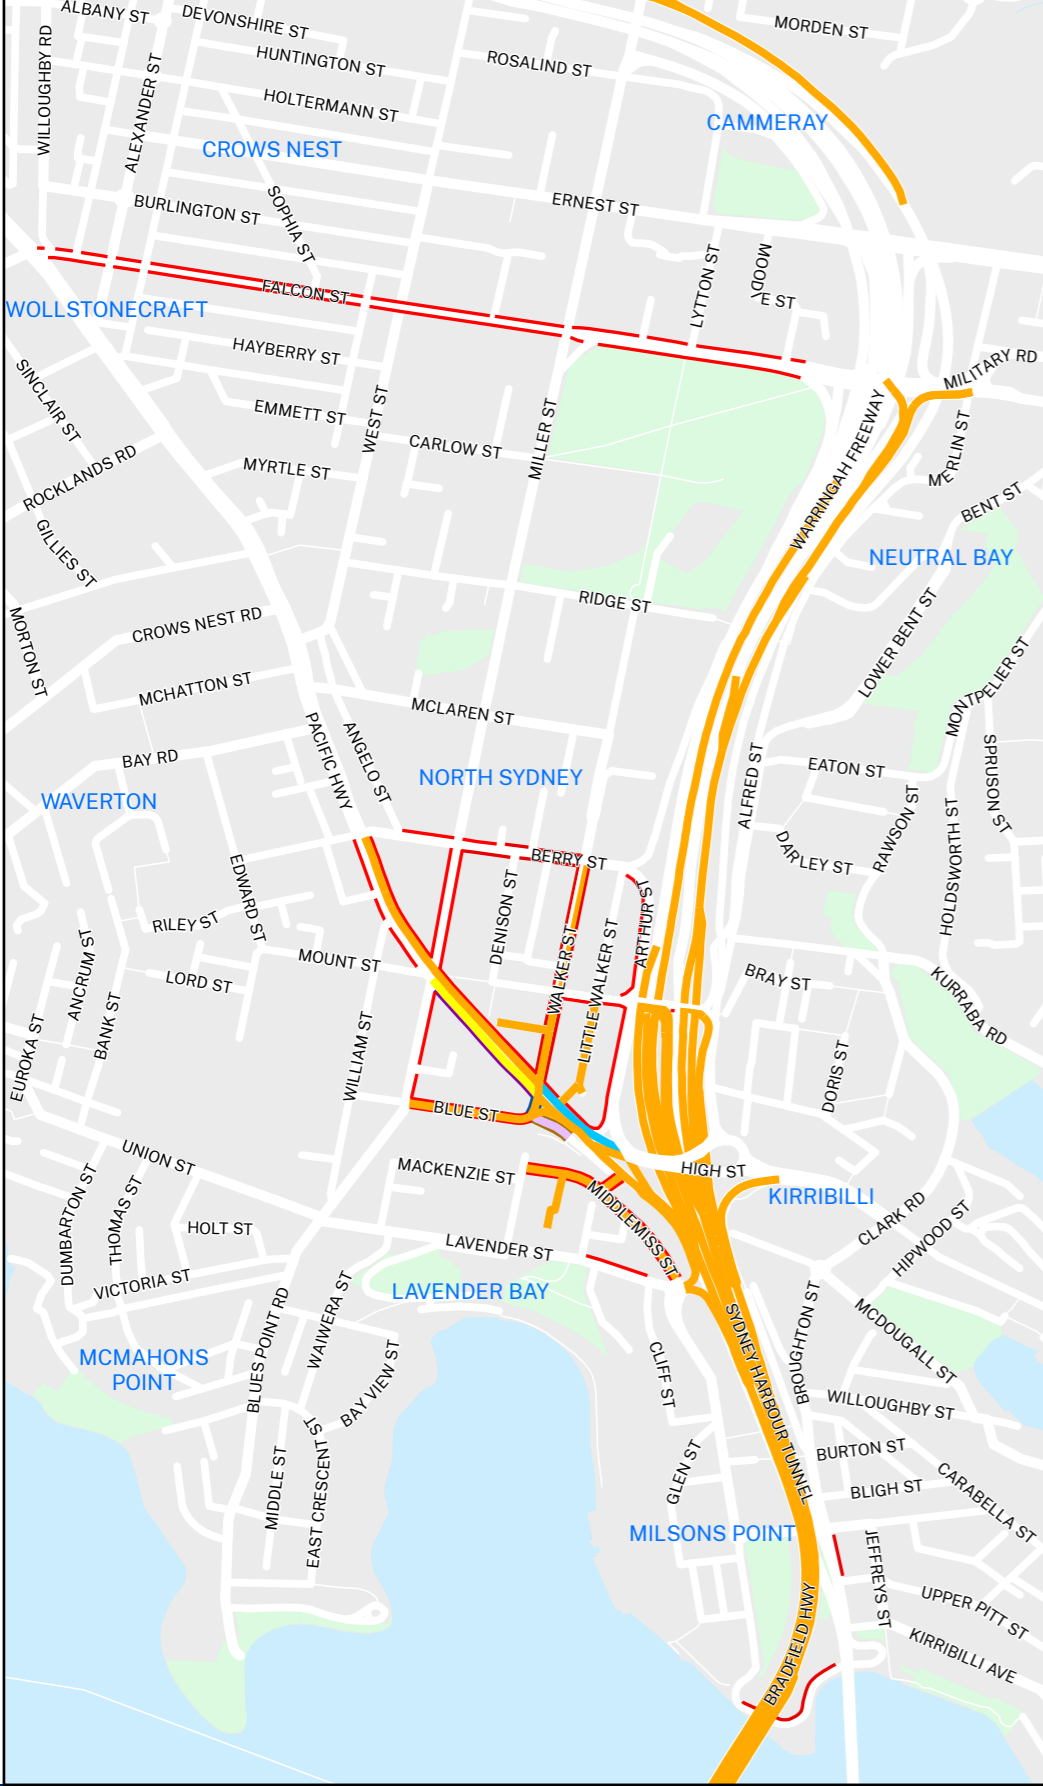

# WorldPride - Pride March - Sunday 5 March 2023

## Road Closures & Special Event Clearways

### North Sydney

**Oxford Street and surrounding roads closed for the Sydney WorldPride Oxford Street Party. Refer to Live Traffic for details**

Visit [livetraffic.com](http://livetraffic.com) for more details. Visit [transportnsw.info](http://transportnsw.info) to plan your trip.