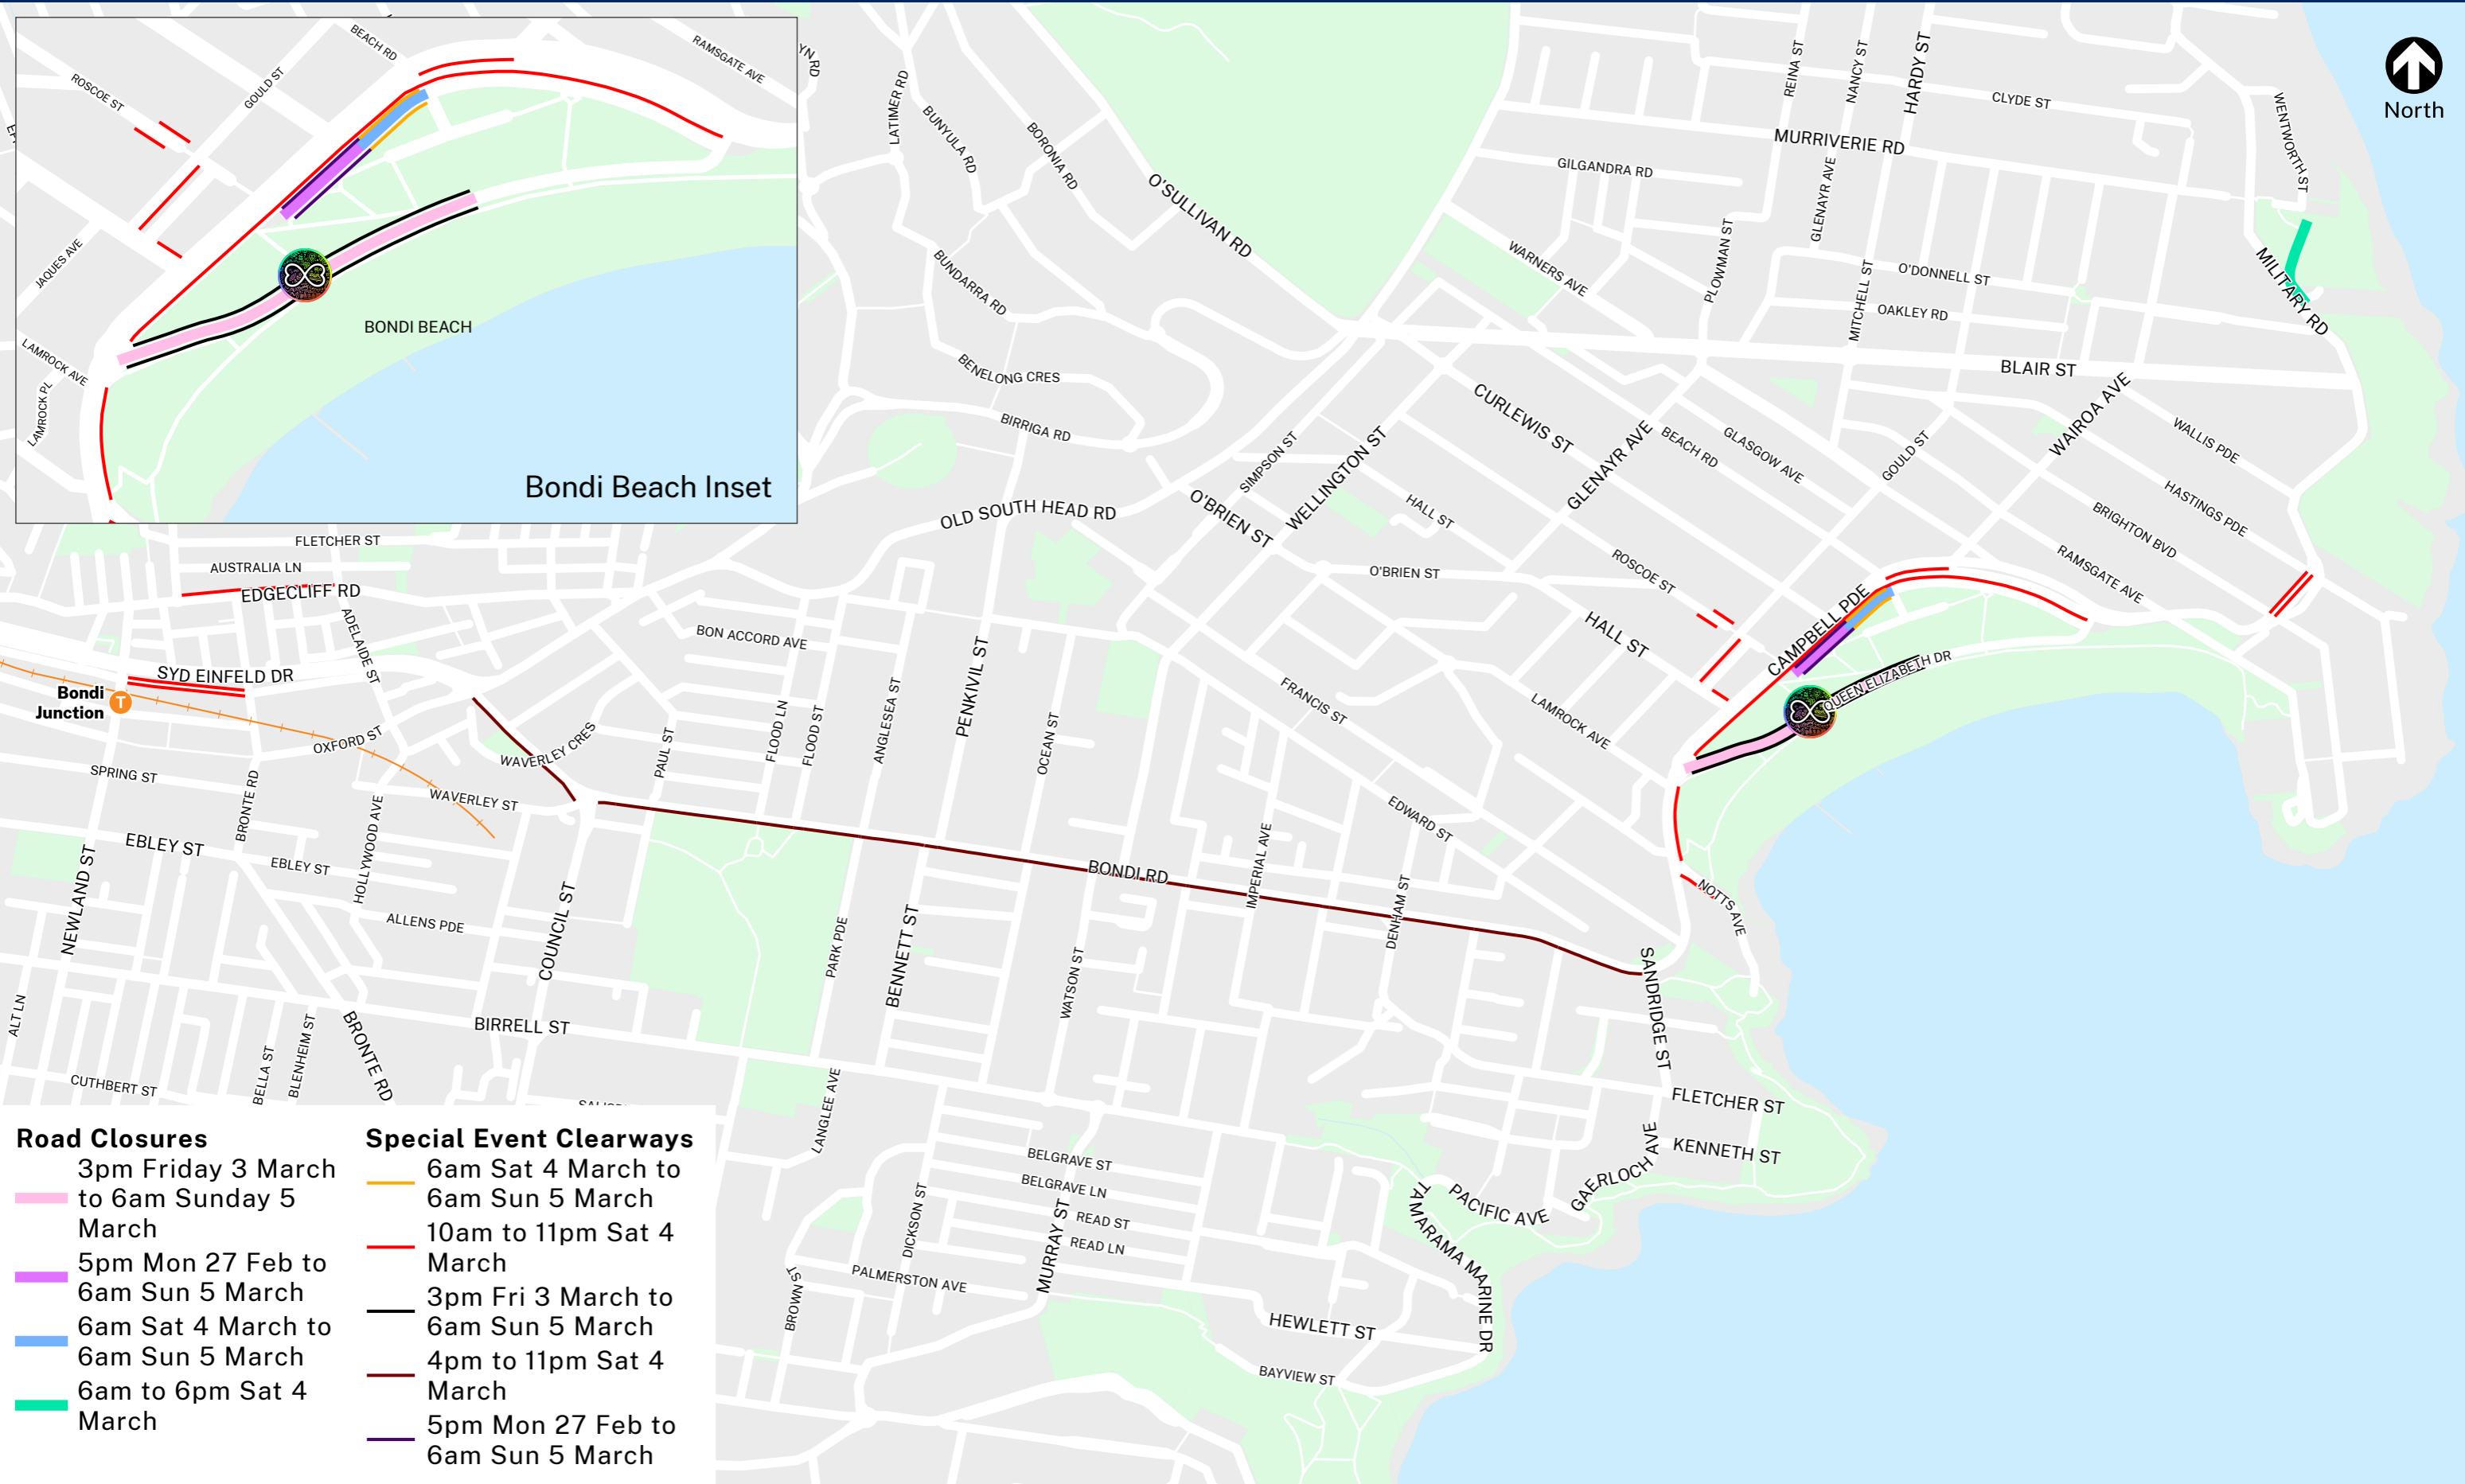

WorldPride - Bondi Beach Party - Saturday 4 March 2023

Road Closures & Special Event Clearways

Bondi Beach Inset

- Road Closures**
- 3pm Friday 3 March to 6am Sunday 5 March
 - 5pm Mon 27 Feb to 6am Sun 5 March
 - 6am Sat 4 March to 6am Sun 5 March
 - 6am to 6pm Sat 4 March

- Special Event Clearways**
- 6am Sat 4 March to 6am Sun 5 March
 - 10am to 11pm Sat 4 March
 - 3pm Fri 3 March to 6am Sun 5 March
 - 4pm to 11pm Sat 4 March
 - 5pm Mon 27 Feb to 6am Sun 5 March

Visit livertraffic.com for more details. Visit transportnsw.info to plan your trip.