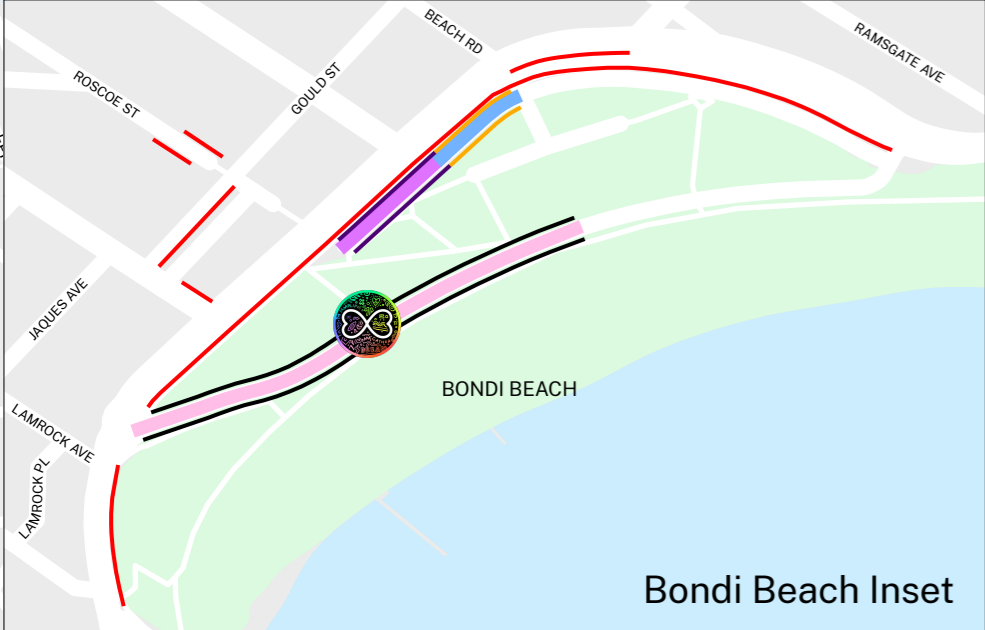

WorldPride - Bondi Beach Party - Saturday 4 March 2023

Road Closures & Special Event Clearways

Bondi Beach Inset

- Road Closures**
- 3pm Friday 3 March to 6am Sunday 5 March
 - 5pm Mon 27 Feb to 6am Sun 5 March
 - 6am Sat 4 March to 6am Sun 5 March
 - 6am to 6pm Sat 4 March

- Special Event Clearways**
- 6am Sat 4 March to 6am Sun 5 March
 - 10am to 11pm Sat 4 March
 - 3pm Fri 3 March to 6am Sun 5 March
 - 4pm to 11pm Sat 4 March
 - 5pm Mon 27 Feb to 6am Sun 5 March

Visit livertraffic.com for more details. Visit transportnsw.info to plan your trip.