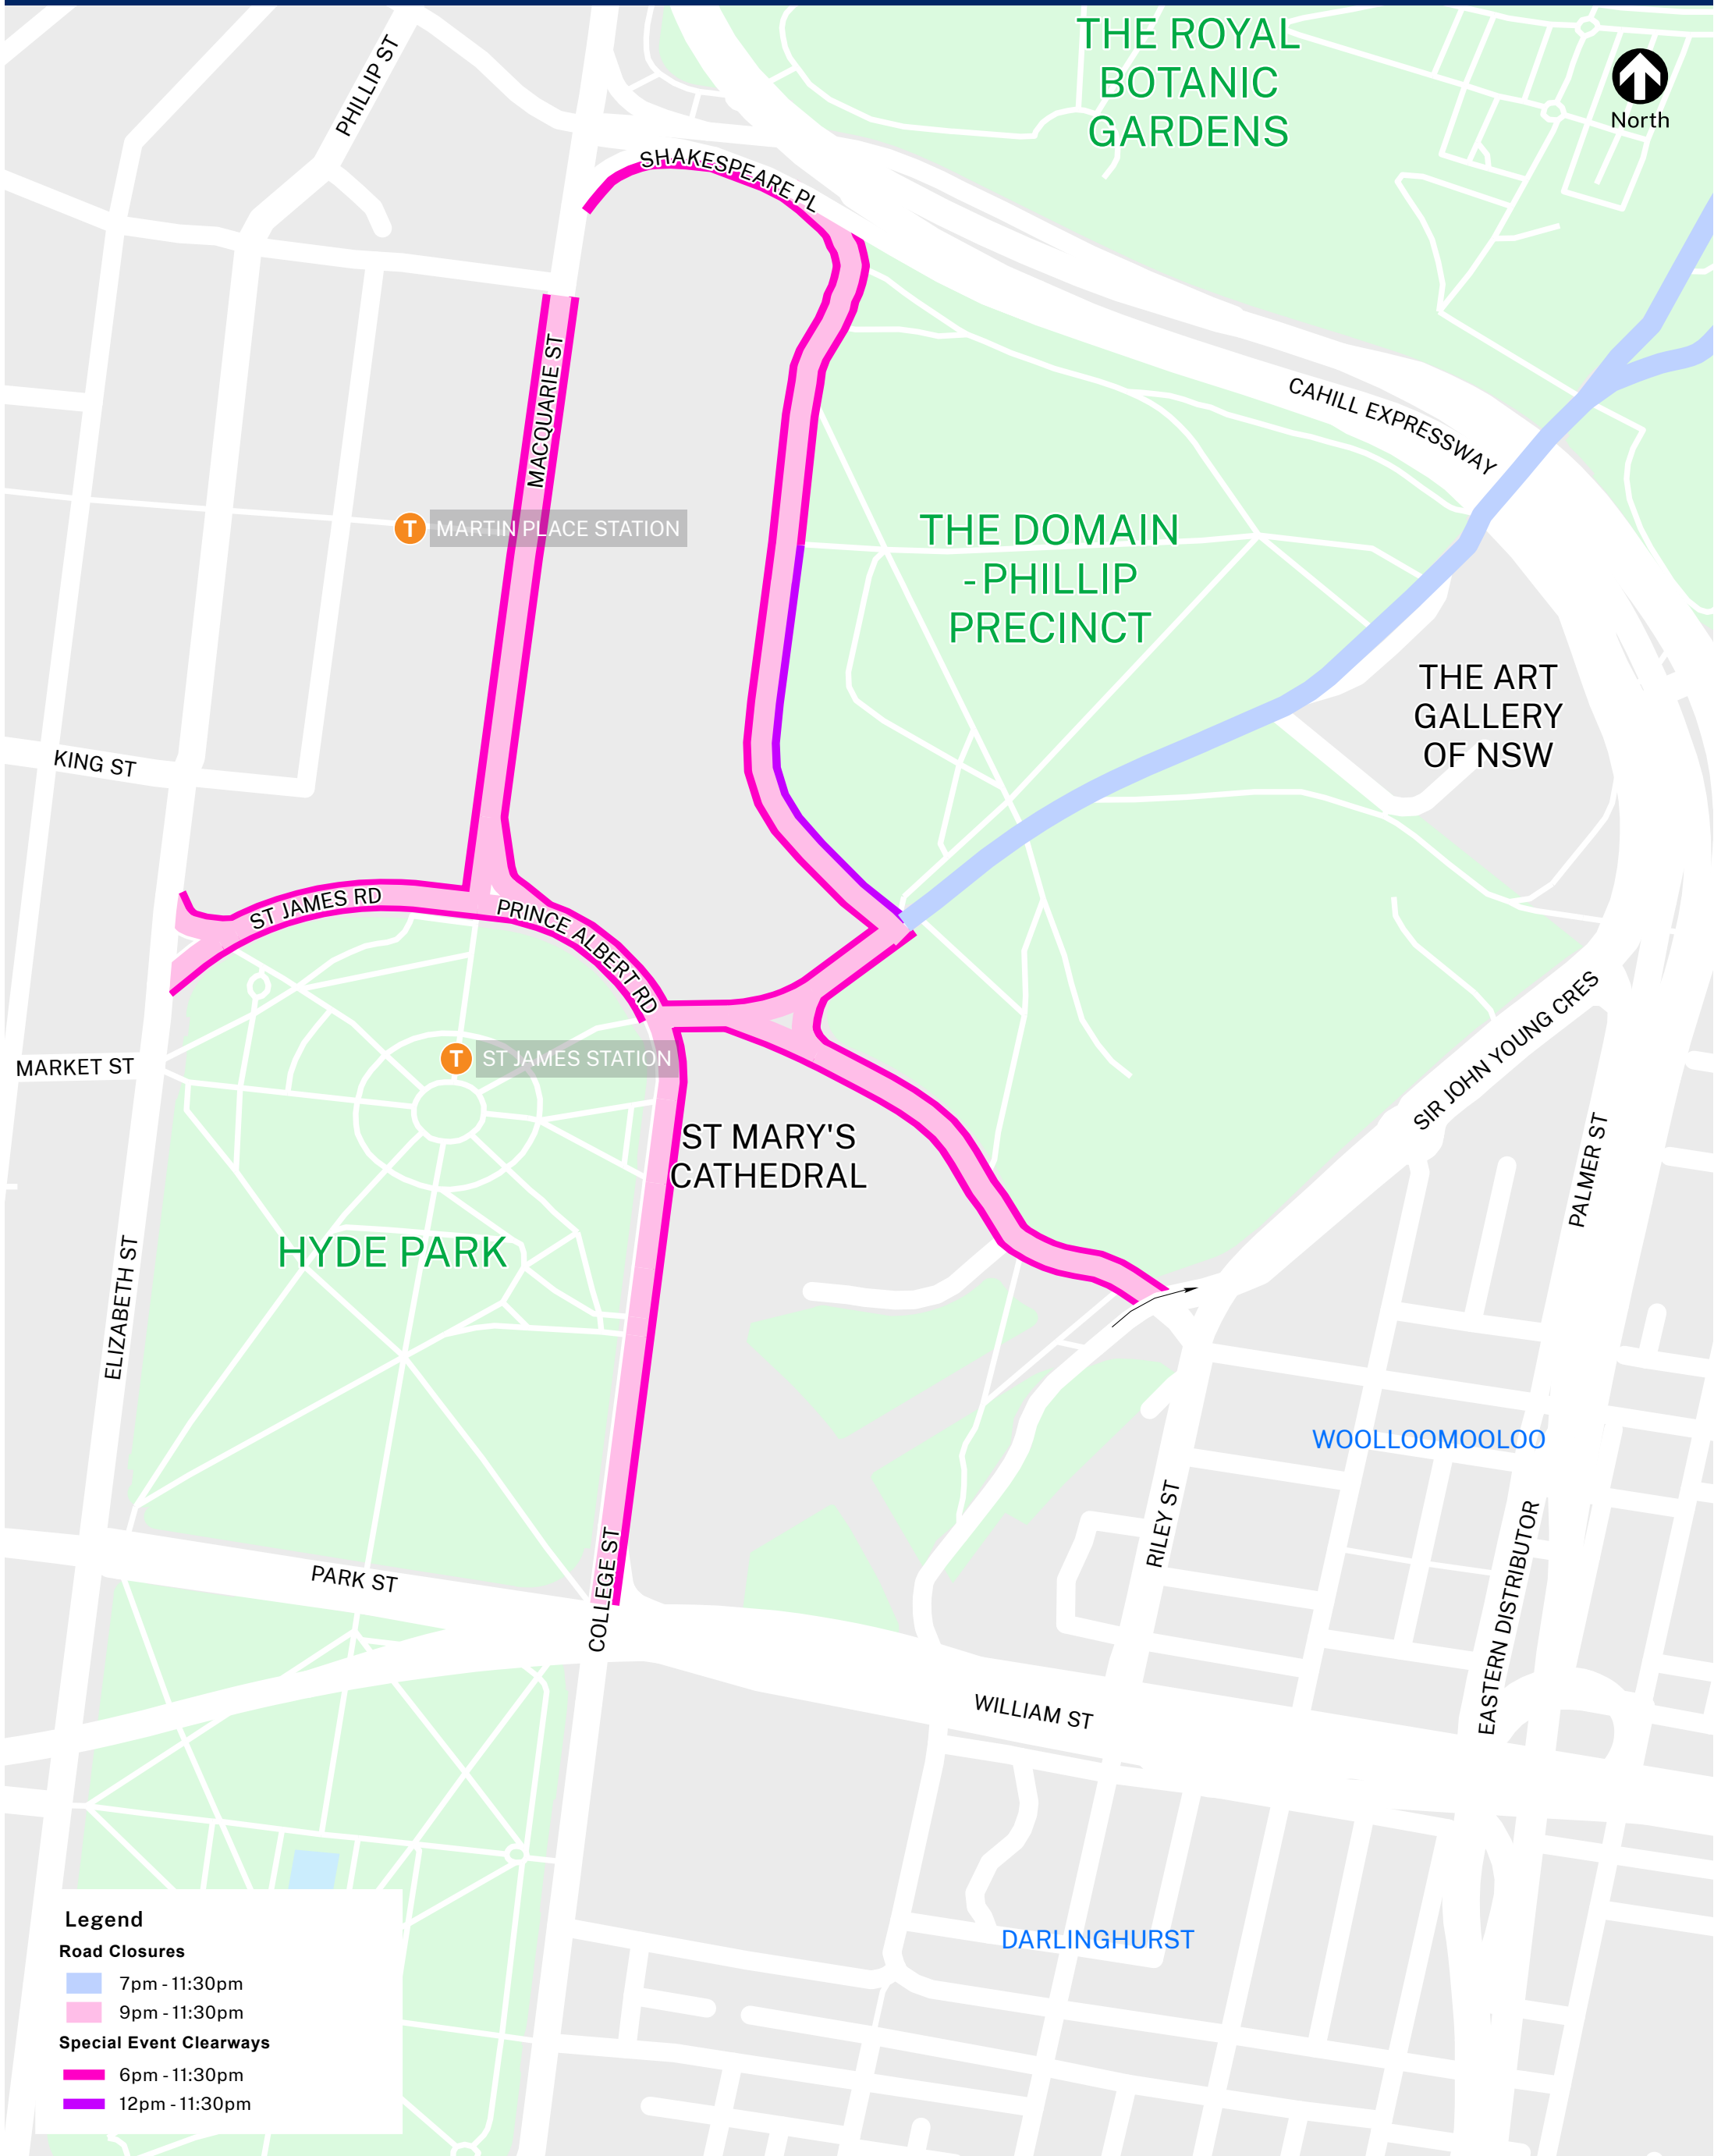

WorldPride - Domain Dance Party - Sunday 26 February 2023

Road Closures & Special Event Clearways

Visit liveltraffic.com for more details. Visit transportnsw.info to plan your trip.