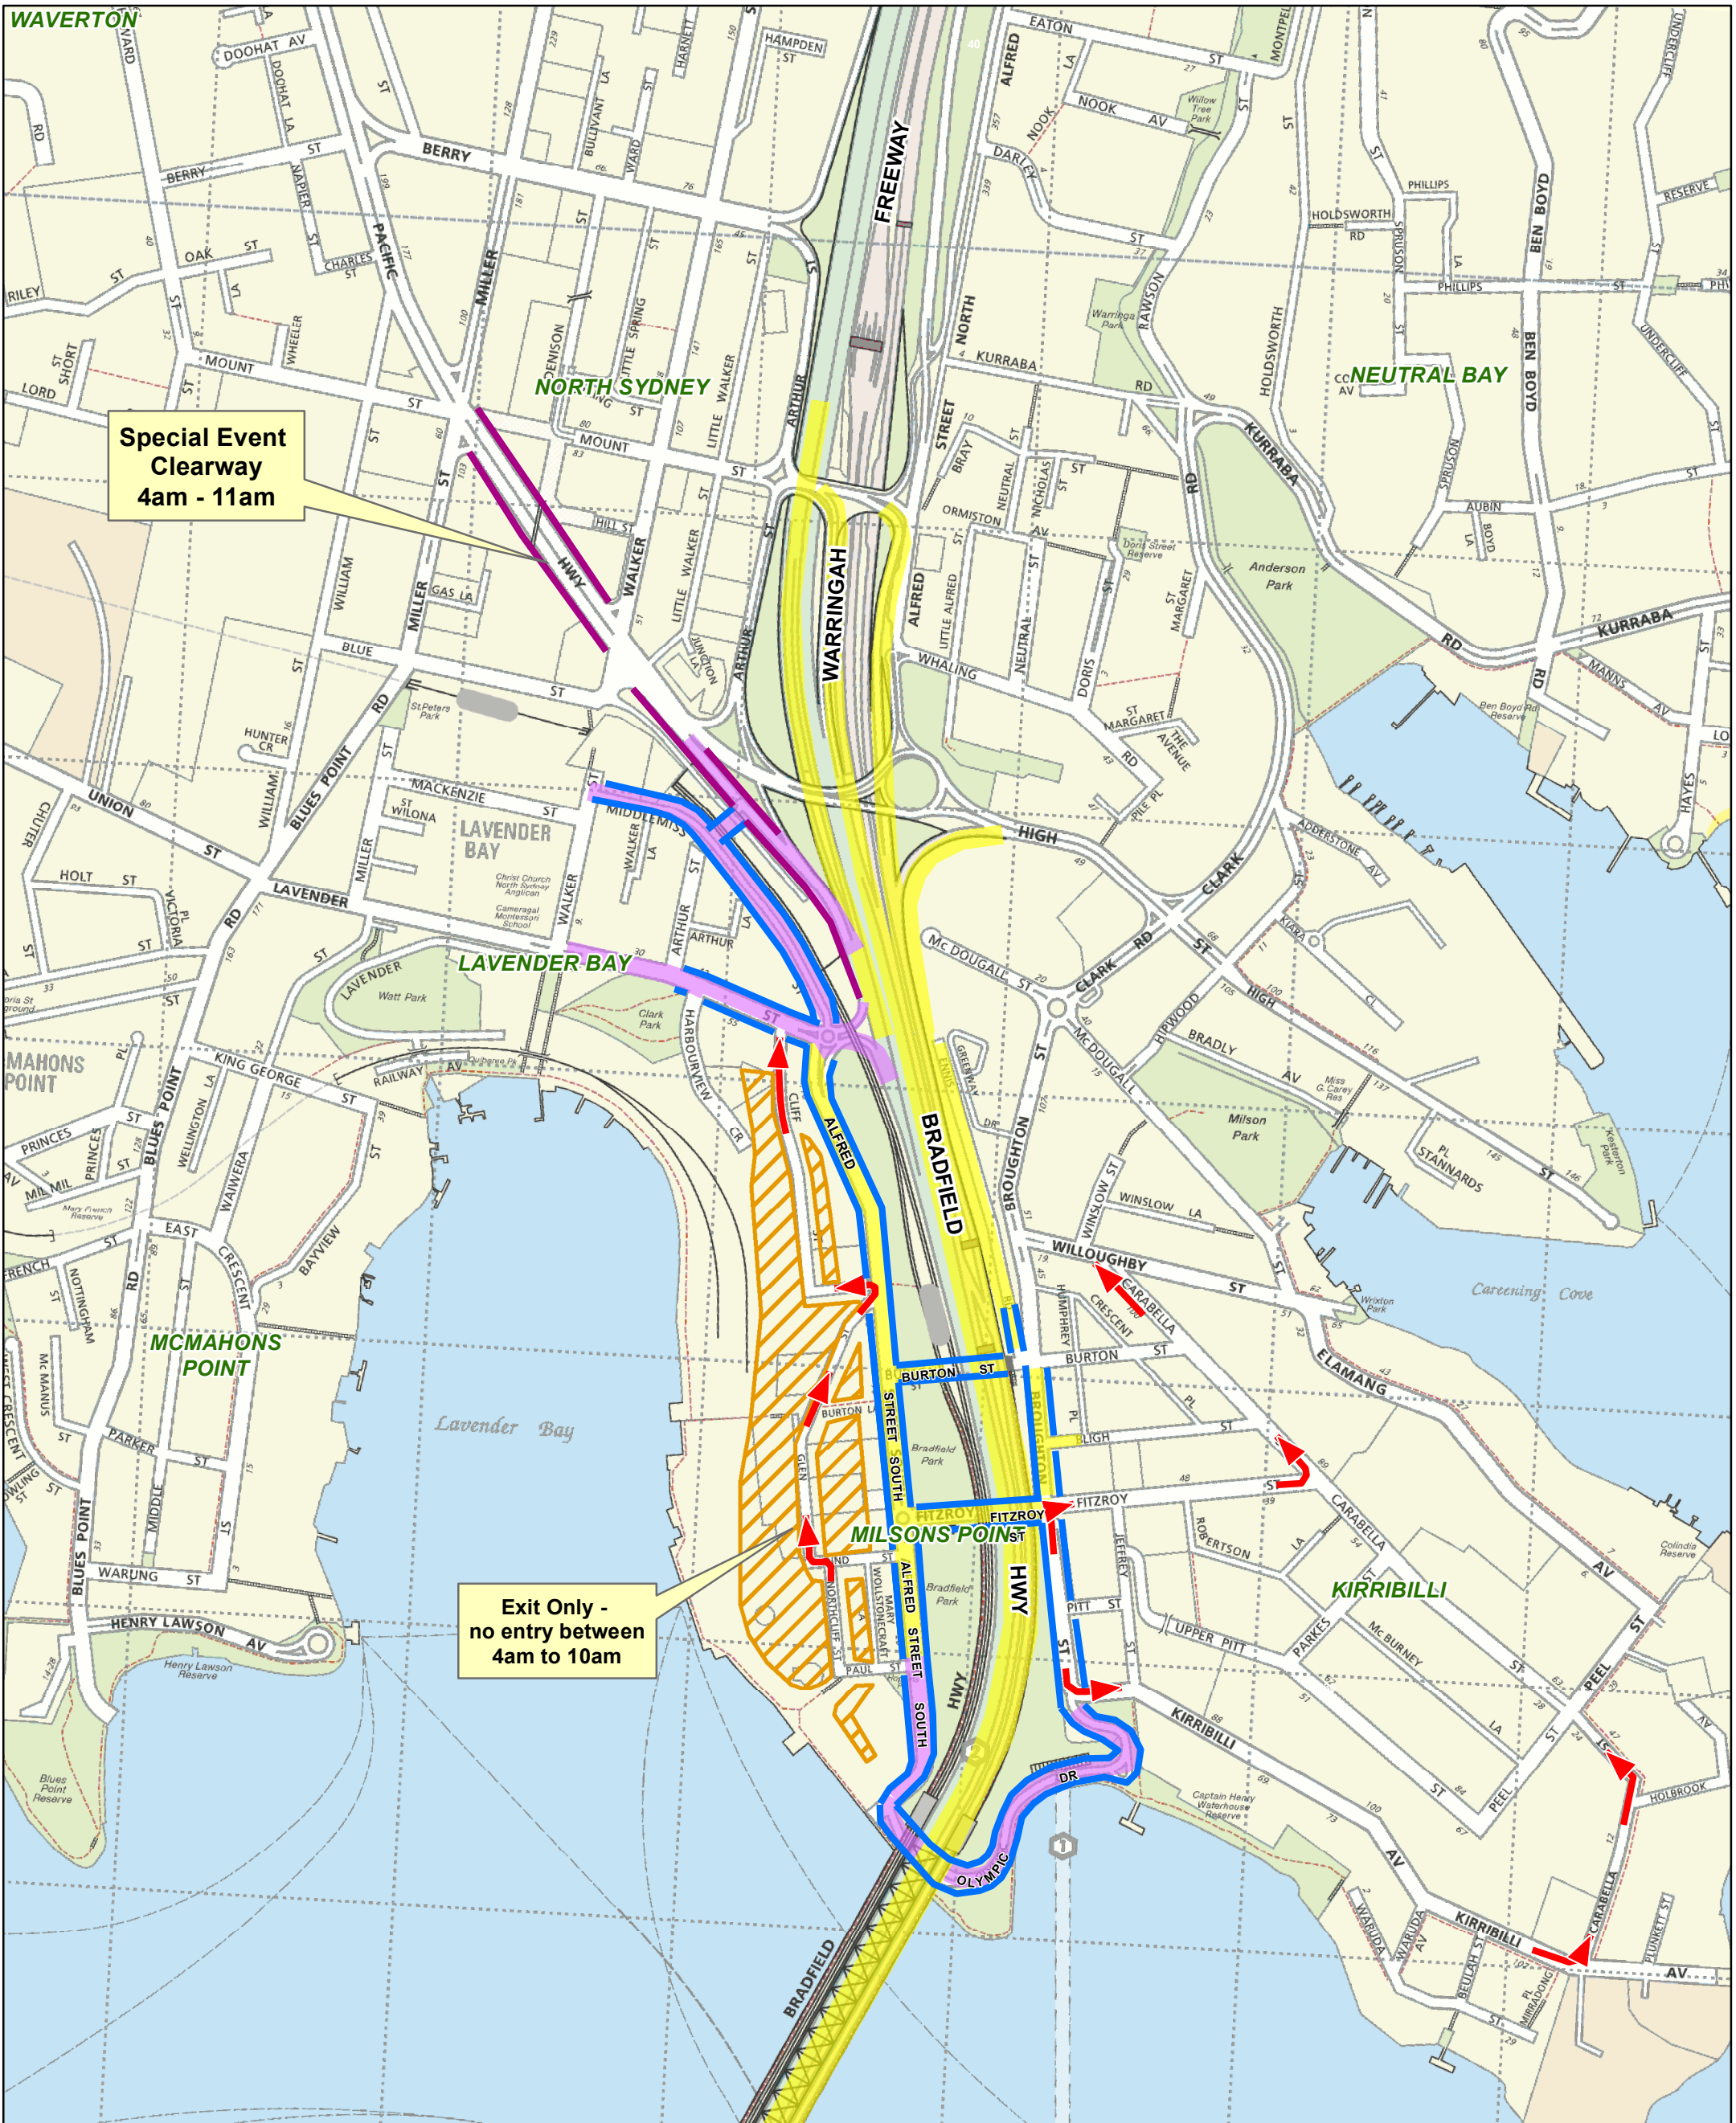

Sydney Running Festival - Sun 16 Sept 2018 - North Sydney

Special Event Clearway
4am - 11am

Exit Only -
no entry between
4am to 10am

	Special Event Clearway 1am - 11:30am		Road Closure 4am - 10am
	Special Event Clearway 4am - 11am		Road Closure 4am - 11am
	Resident Access (Exit Only)		Local Access

0 0.05 0.1 0.2 0.3 0.4 0.5
Kilometres

Copyright Melway Publishing 2010
Reproduced from Sydney Edition 15 with permission

Map by Transport Management Centre Eveleigh NSW.
Base data © Copyright Land and Property Information Division - Department of Finance & Services.
Date issued: July 2018.
File: \\ArcGIS mxd\Marathon2018-A3P-NorthSydney.mxd